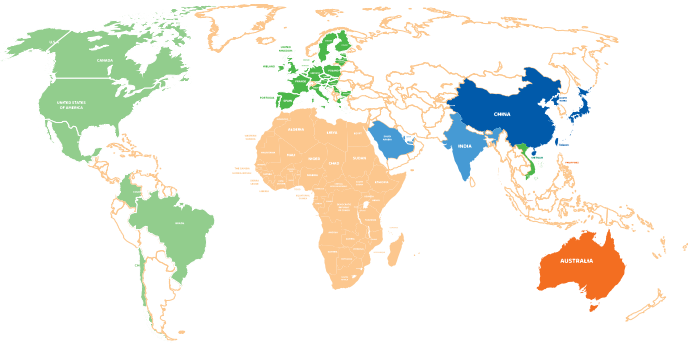

FLEXIBLE CARGO HANDLING

GLOBAL MULTIMODAL TRANSPORT SOLUTIONS

Transport Methods

-  Sea Freight (FCL/ LCL)
-  Air Freight
-  Door-to-Door Solutions
-  Multimodal Transport Integration

LOGISTICS SERVICES

nPL LOGISTICS CORPORATION

FREIGHT FORWARDING

"Moving Your World, Simply"

GLOBAL SHIPPING NETWORK

- Intra Asia
- Australia
- Europe
- Americas
- Middle East
- Africa

STANDARD OPERATING PROCEDURES - SOP

SPECIALIZED CARGO HANDLING CAPABILITIES